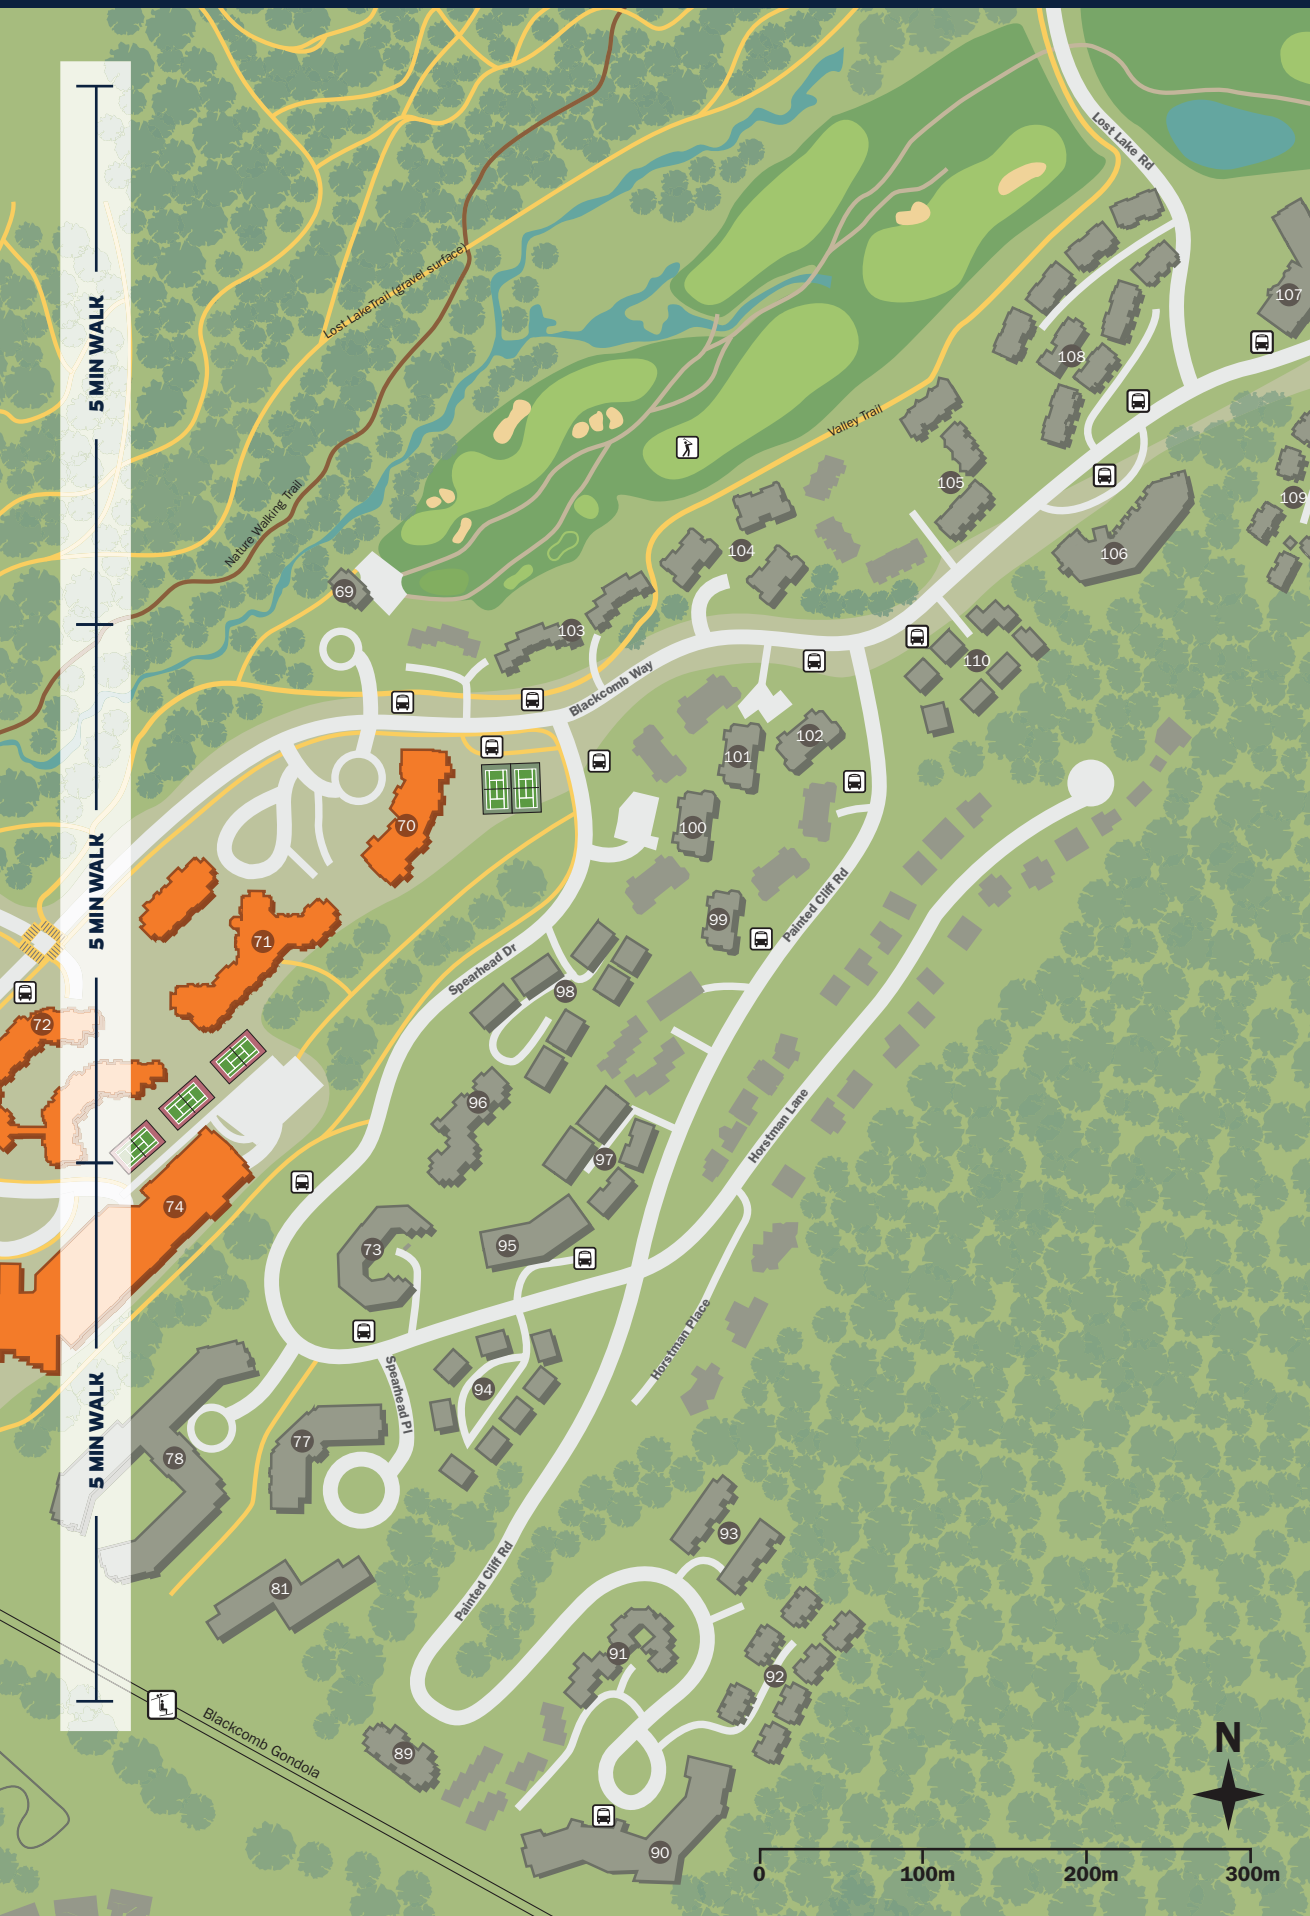

LEGEND

- Village North/Neighbourhoods
- Main Street, Market Place, Olympic Plaza, Town Plaza
- Village Centre/Neighbourhoods
- Conference Centre, Gateway Loop, Mountain Square, Skier's Plaza, Village Common, Village Square
- Upper Village
- Whistler Mountain
- P Parking Area
- Learn more at whistler.ca/parking
- ♿ Accessible Parking
- Pedestrian Path
- Cultural Connector
- Learn more at whistler.ca/culturalconnector
- + Emergency Services
- ♿ Public Restrooms
- i Visitor Centre
- H Village Host
- ↑ Stairway
- B Vancouver Bus Stop
- S Bus Stop
- T Taxi
- G Golf Course
- D Gondola
- C Chairlift
- P Post Office
- T Trailhead

FUNCTION JUNCTION & CHEAKAMUS CROSSING

WHISTLER CREEKSIDE

MAP DIRECTORY

- Function Junction & Cheakamus Crossing**
- 4, 5, 6, 7 Alpha Lake Rd Retail & Industrial
 - 10 Athletes' Centre
 - 8 Home Plaza
 - 9 Hostelling International
 - 2, 3 Millar Creek Retail
 - 1 Recycling & Garbage
 - Lynham Rd Retail

- 95 Powderhorn
- 101 Snowcrest
- 99 Snowberry - The Villas
- 110 Snow Goose
- 94 Stoneridge
- 74 The Fairmont Chateau Whistler
- 108 The Woods
- 81 The Woodrun Lodge
- 109 Treeline
- 96 Wildwood Lodge on Blackcomb Mountain
- 100 Wintergreen - The Villas

LEGEND

- Upper Village
- P Parking Area
- + Emergency Services
- Pedestrian Path
- Accessible Parking
- G Gas Station
- S Stairway
- B Bus Stop
- T Taxi
- G Golf Course
- G Gondola
- C Chairlift
- T Train
- T Trailhead